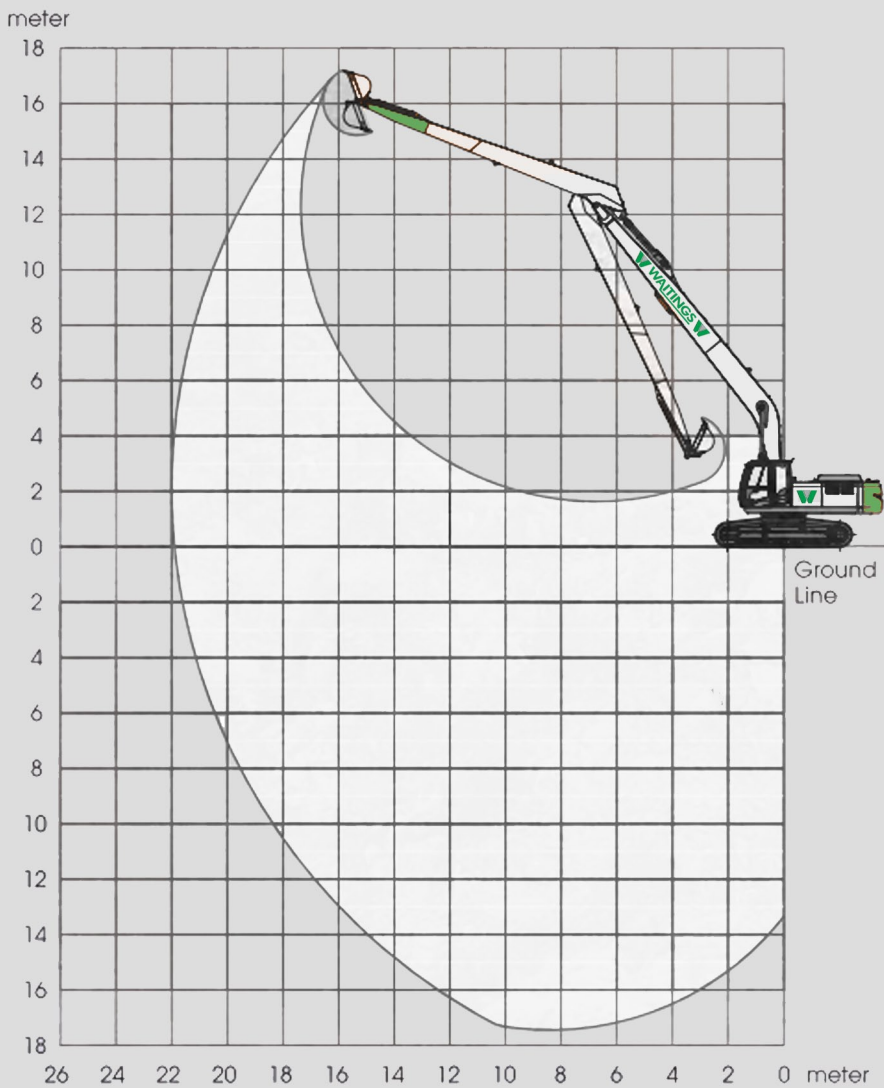

DATA SHEET

HITACHI ZX350 LRE

22m Long Reach Excavator

T +44(0) 1931 714270

E info@waitings.co.uk

W www.waitings.co.uk

60t+ longreaches available | Up to 25m outreach | 2D & 3D machine control | Various attachments available

Working Range:

Dimensions in m

Maximum Digging Reach 22.020m

Maximum Reach (on ground) 21.910m

Maximum Digging Depth 17.410m

Maximum Digging Height 17.170m

Maximum Dumping Height 14.830m

Minimum Swing Radius 7.740m

Dipper Tearout (ISO) 60.8 kn/6200kgf

Bucket Tearout (ISO) 83.7kn/8530kgf

(at Power Boost)

Operating Weight 38te

WAITINGS